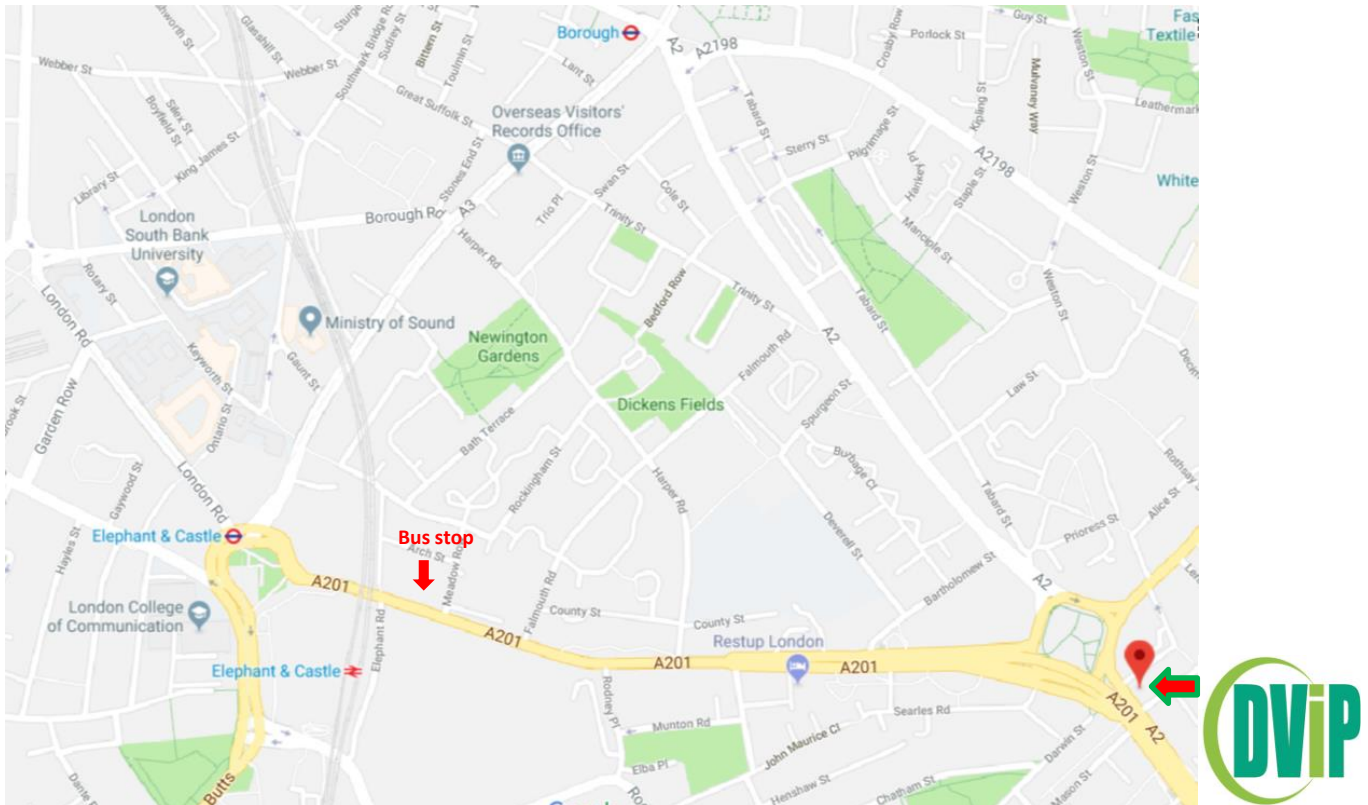

Southwark Office Location

DVIP

1st Floor

59-61 Old Kent Road

London

SE1 4RF

Tel: 020 7633 9181

Nearest Stations: Elephant & Castle (Bakerloo, Northern Line), Borough (Northern Line).

that go to the office from Elephant & Castle (Bus stop J on New Kent Rd): **53, 63, 168, 172, 415, 453**

Get off at 'Bricklayers Arms' bus stop & walk across roundabout.

The office is a 10-15 minute walk from Elephant & Castle tube station or a 5 minute bus ride. Office located on Old Kent Road above Copytech, entrance on Aberdour Street through gate (please ring DVIP buzzer).