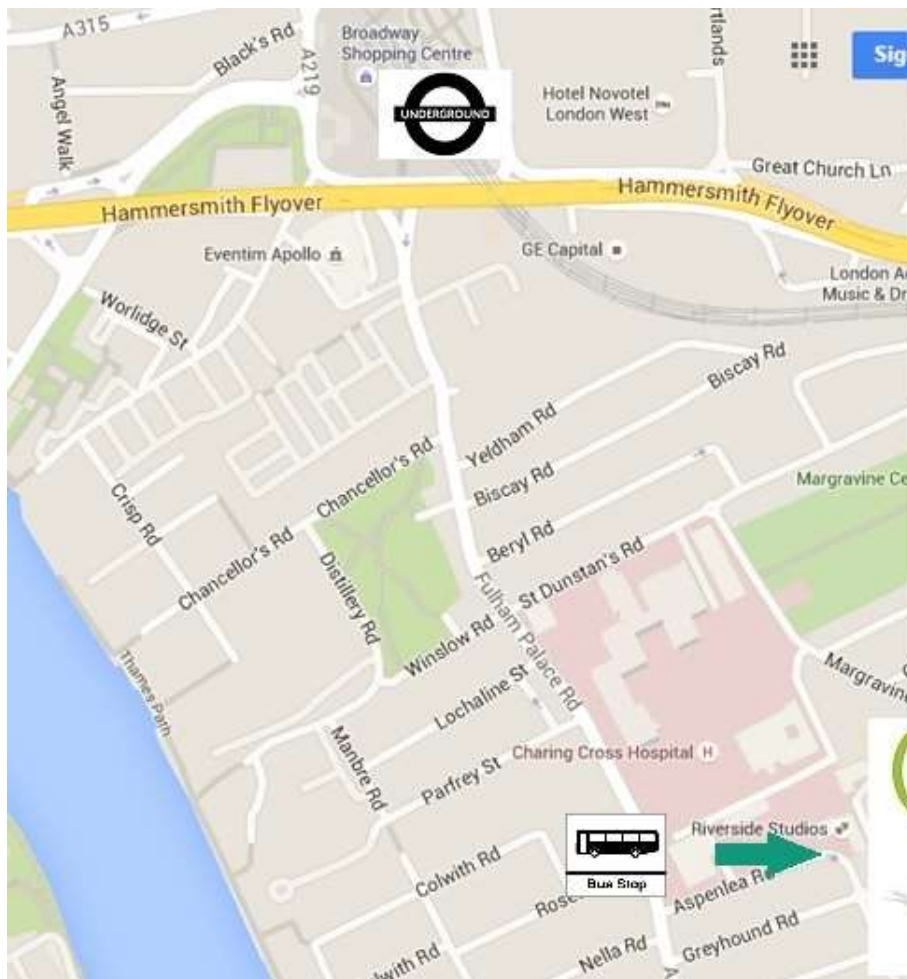

Hammersmith Office

DVIP
65 Aspenlea Road
Hammersmith
London
W6 8LH

We are a 10 minute walk (5 minute bus ride) from Hammersmith tube & bus station.
Nearest bus stop is: Greyhound Road
Buses: 190- 211- 220-295